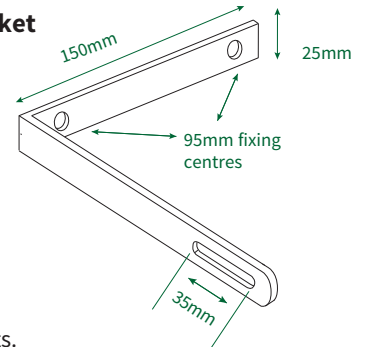

fixing brackets

standard brackets

uni bracket

200mm horizontal 'T' fix

adjustable steel bracket

200mm adjustable bracket

All can be supplied as 50mm, 100mm, 300mm & 400mm projection. 500mm option with steel brackets.

optional mounting bracket

Vertical twist bracket

Ideal for claddings

Flat twist bracket

Ideal for flat fixings

30 degree angle bracket

All can be supplied as 100mm, 300mm, 400mm and 500mm projection as extra.

others

Pictorial bracket set

Ideal for back to back signs

970mm land bracket

For free standing billboards & large format signs

650mm gable bracket

For wall mounted billboards and large format signs

Telephone: 01922 721 133
Facsimile: 01922 659 545