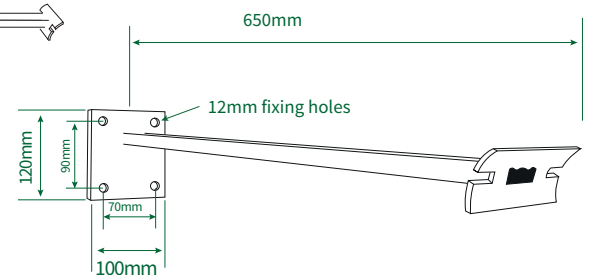

fixing brackets

standard brackets

uni bracket

200mm horizontal 'T' fix

adjustable steel bracket

200mm adjustable bracket

All can be supplied as 50mm, 100mm, 300mm & 400mm projection. 500mm option with steel brackets.

optional mounting bracket

Vertical twist bracket

Ideal for claddings

Flat twist bracket

Ideal for flat fixings

30 degree angle bracket

All can be supplied as 100mm, 300mm, 400mm and 500mm projection as extra.

others

Pictorial bracket set

Ideal for back to back signs

970mm land bracket

For free standing billboards & large format signs

650mm gable bracket

For wall mounted billboards and large format signs

Telephone: 01922 721 133
Facsimile: 01922 659 545