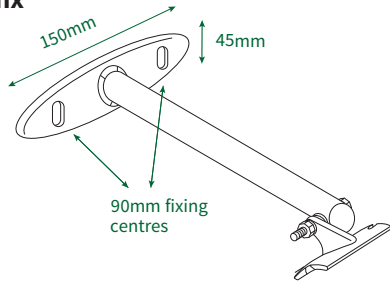

fixing brackets

standard brackets

uni bracket

200mm horizontal 'T' fix

adjustable steel bracket

200mm adjustable bracket

All can be supplied as 50mm, 100mm, 300mm & 400mm projection. 500mm option with steel brackets.

optional mounting bracket

Vertical twist bracket

Ideal for claddings

Flat twist bracket

Ideal for flat fixings

30 degree angle bracket

All can be supplied as 100mm, 300mm, 400mm and 500mm projection as extra.

others

Pictorial bracket set

Ideal for back to back signs

970mm land bracket

For free standing billboards & large format signs

650mm gable bracket

For wall mounted billboards and large format signs

Telephone: 01922 721 133
Facsimile: 01922 659 545