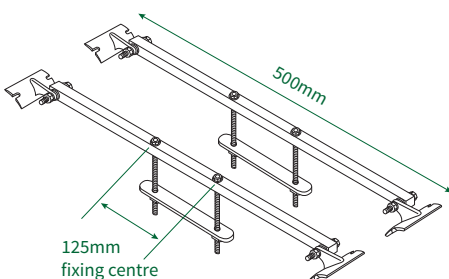

fixing brackets

standard brackets

uni bracket

200mm horizontal 'T' fix

adjustable steel bracket

200mm adjustable bracket

All can be supplied as 50mm, 100mm, 300mm & 400mm projection. 500mm option with steel brackets.

optional mounting bracket

Vertical twist bracket

Ideal for claddings

Flat twist bracket

Ideal for flat fixings

30 degree angle bracket

All can be supplied as 100mm, 300mm, 400mm and 500mm projection as extra.

others

Pictorial bracket set

Ideal for back to back signs

970mm land bracket

For free standing billboards & large format signs

650mm gable bracket

For wall mounted billboards and large format signs

Telephone: 01922 721 133
Facsimile: 01922 659 545