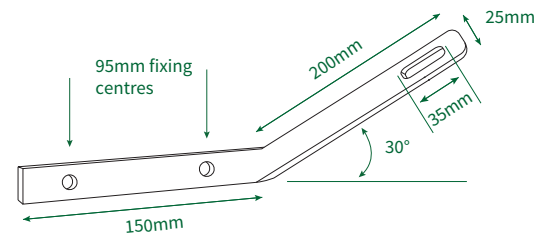

fixing brackets

standard brackets

uni bracket

200mm horizontal 'T' fix

adjustable steel bracket

200mm adjustable bracket

All can be supplied as 50mm, 100mm, 300mm & 400mm projection. 500mm option with steel brackets.

optional mounting bracket

Vertical twist bracket

Ideal for claddings

Flat twist bracket

Ideal for flat fixings

30 degree angle bracket

All can be supplied as 100mm, 300mm, 400mm and 500mm projection as extra.

others

Pictorial bracket set

Ideal for back to back signs

970mm land bracket

For free standing billboards & large format signs

650mm gable bracket

For wall mounted billboards and large format signs

Telephone: 01922 721 133
Facsimile: 01922 659 545