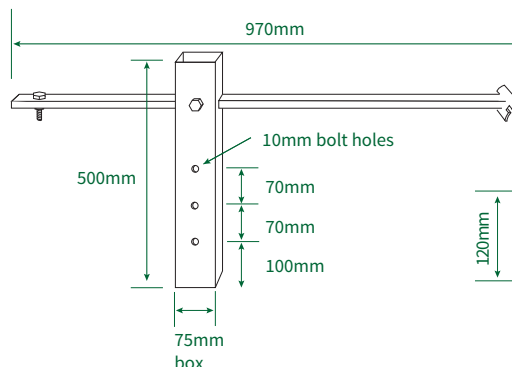

fixing brackets

standard brackets

uni bracket

200mm horizontal 'T' fix

adjustable steel bracket

200mm adjustable bracket

All can be supplied as 50mm, 100mm, 300mm & 400mm projection. 500mm option with steel brackets.

optional mounting bracket

Vertical twist bracket

Ideal for claddings

Flat twist bracket

Ideal for flat fixings

30 degree angle bracket

All can be supplied as 100mm, 300mm, 400mm and 500mm projection as extra.

others

Pictorial bracket set

Ideal for back to back signs

970mm land bracket

For free standing billboards & large format signs

650mm gable bracket

For wall mounted billboards and large format signs

Telephone: 01922 721 133
Facsimile: 01922 659 545