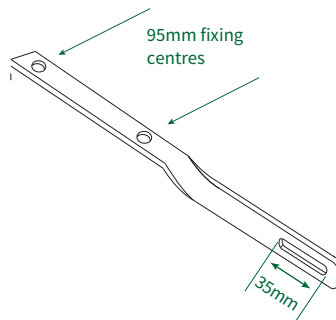

fixing brackets

standard brackets

uni bracket

200mm horizontal 'T' fix

adjustable steel bracket

200mm adjustable bracket

All can be supplied as 50mm, 100mm, 300mm & 400mm projection. 500mm option with steel brackets.

optional mounting bracket

Vertical twist bracket

Ideal for claddings

Flat twist bracket

Ideal for flat fixings

30 degree angle bracket

All can be supplied as 100mm, 300mm, 400mm and 500mm projection as extra.

others

Pictorial bracket set

Ideal for back to back signs

970mm land bracket

For free standing billboards & large format signs

650mm gable bracket

For wall mounted billboards and large format signs

Telephone: 01922 721 133
Facsimile: 01922 659 545