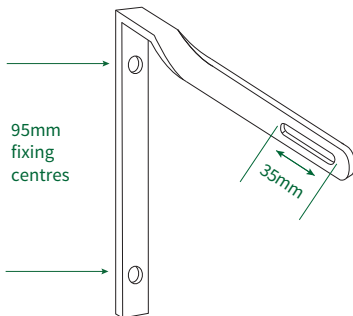

fixing brackets

standard brackets

uni bracket

200mm horizontal 'T' fix

adjustable steel bracket

200mm adjustable bracket

All can be supplied as 50mm, 100mm, 300mm & 400mm projection. 500mm option with steel brackets.

optional mounting bracket

Vertical twist bracket

Ideal for claddings

Flat twist bracket

Ideal for flat fixings

30 degree angle bracket

All can be supplied as 100mm, 300mm, 400mm and 500mm projection as extra.

others

Pictorial bracket set

Ideal for back to back signs

970mm land bracket

For free standing billboards & large format signs

650mm gable bracket

For wall mounted billboards and large format signs

Telephone: 01922 721 133
Facsimile: 01922 659 545