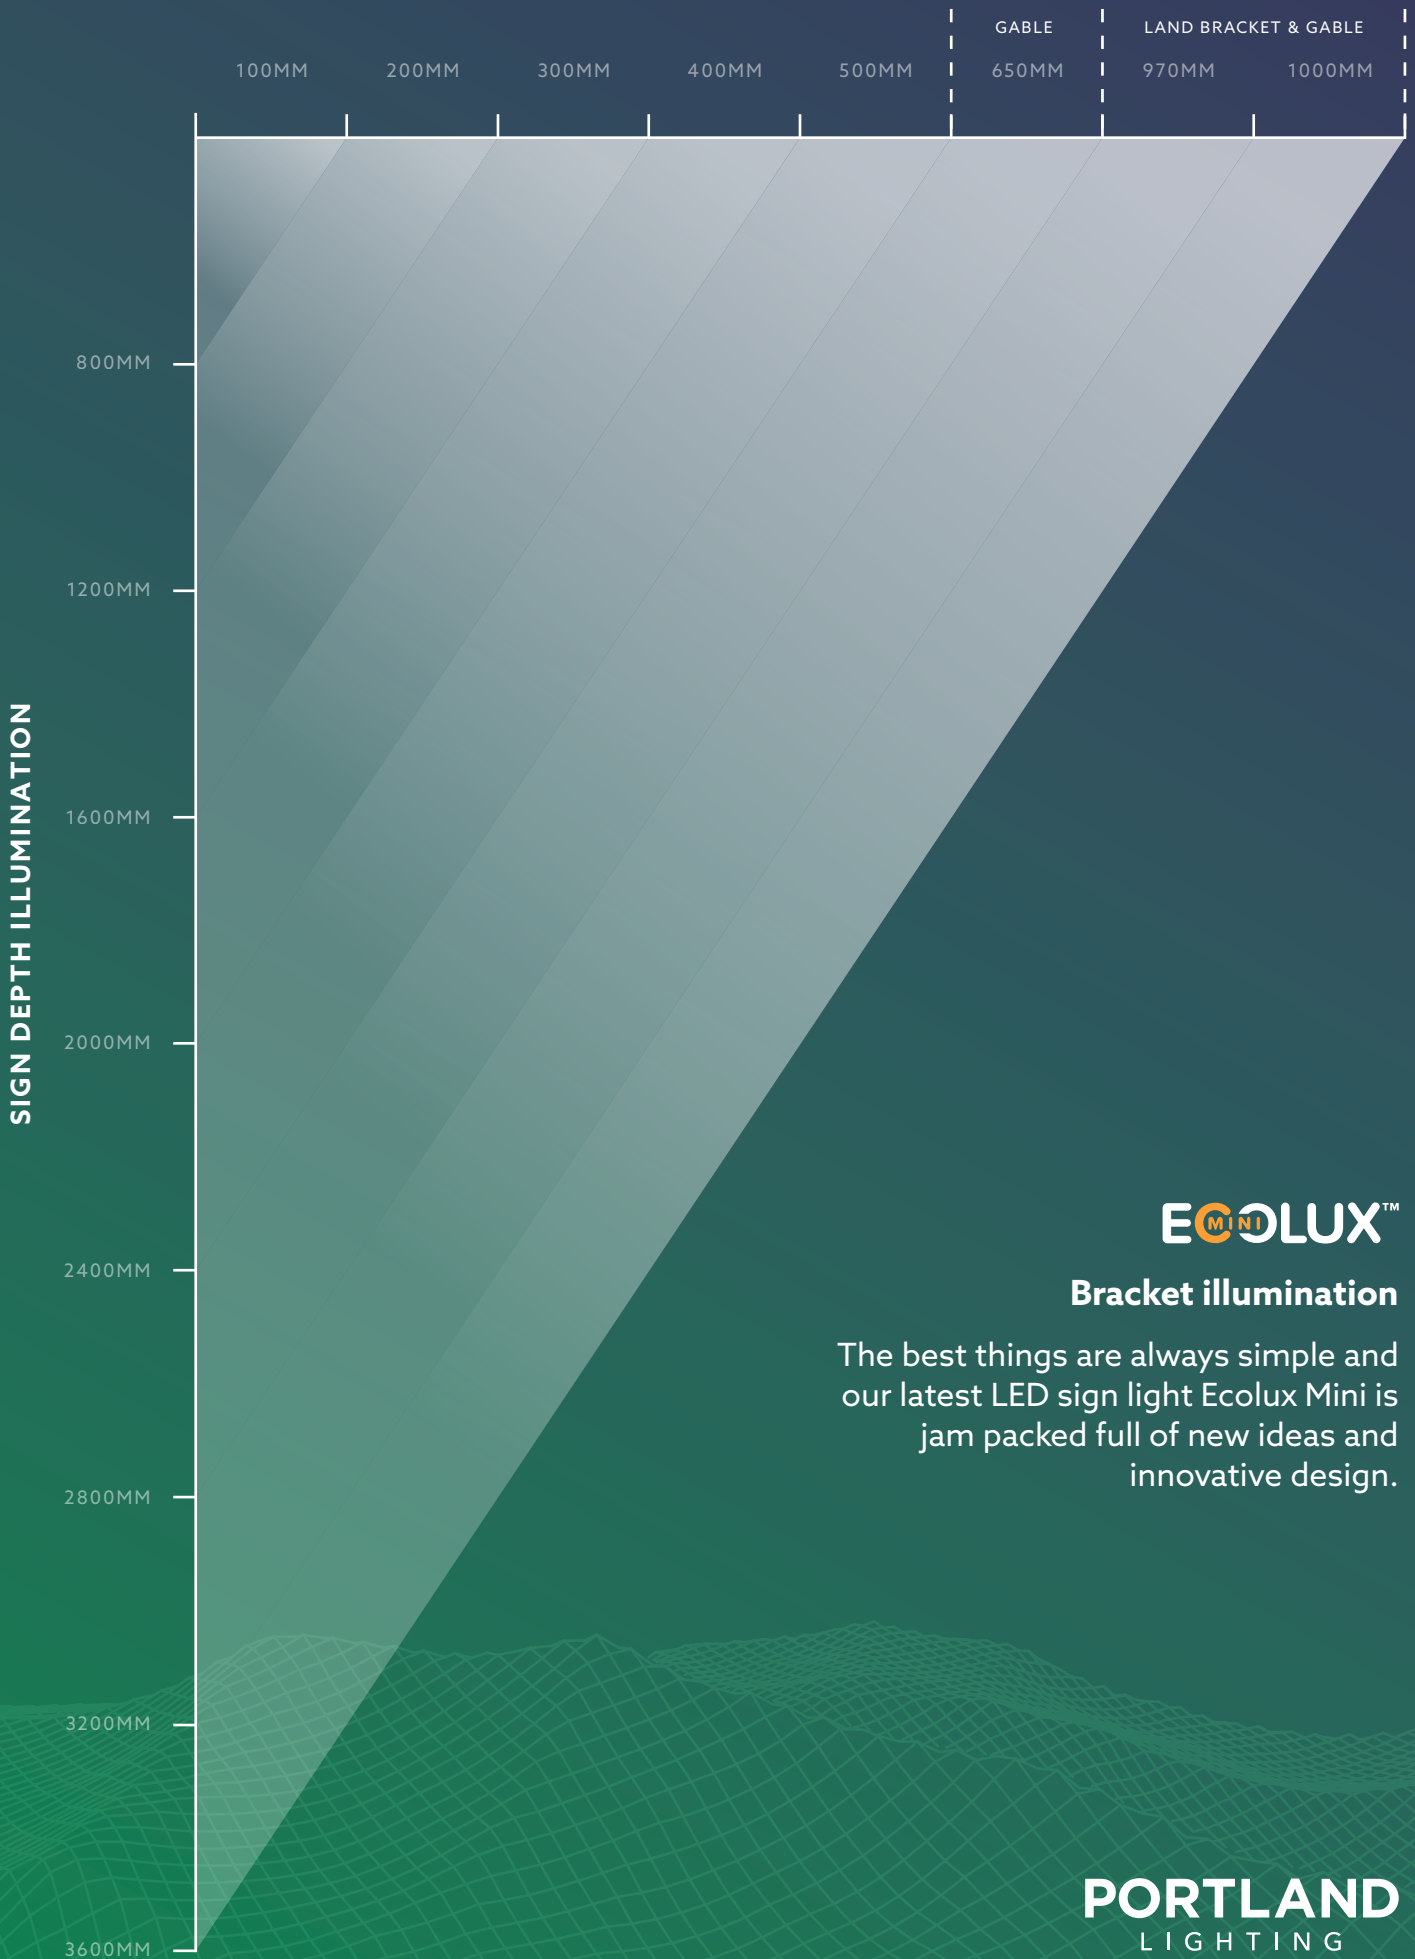

BRACKET PROJECTION FROM SIGN FACE

ECOLUX™

Bracket illumination

The best things are always simple and our latest LED sign light Ecolux Mini is jam packed full of new ideas and innovative design.

PORTLAND
LIGHTING